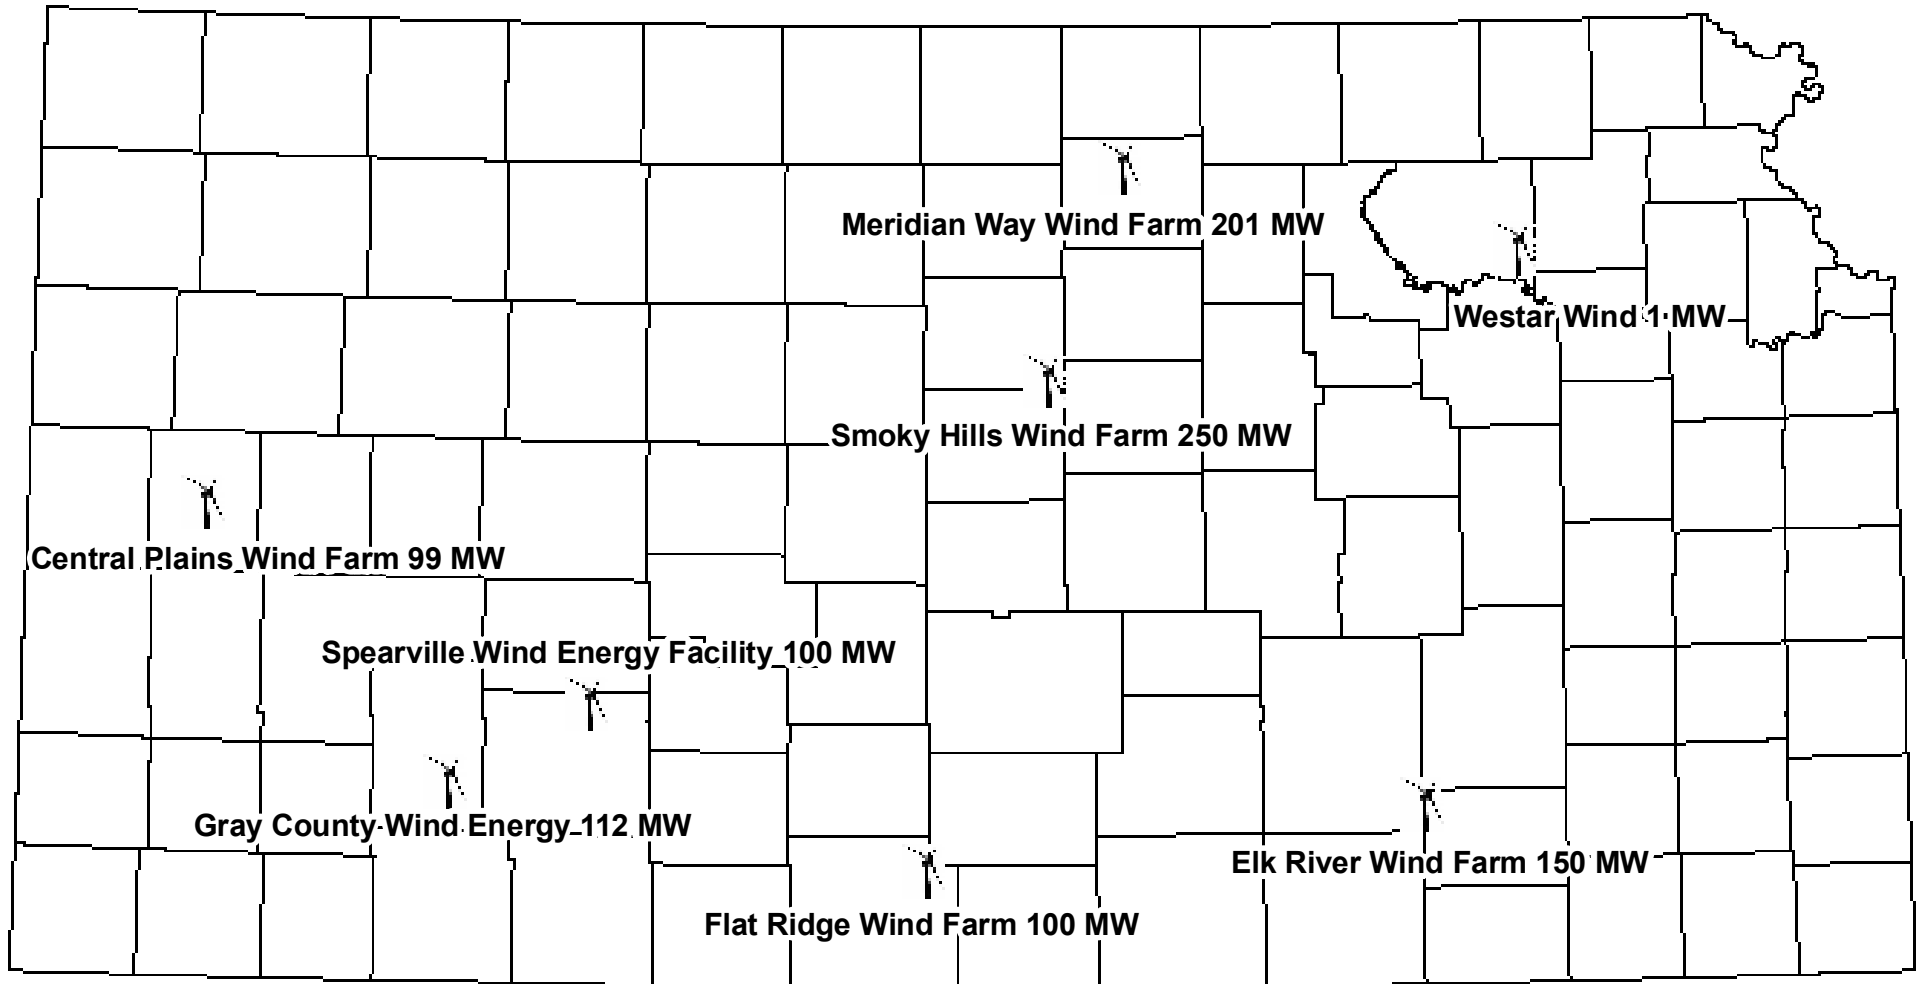

Kansas Wind Farms

Current & Under Construction

August 2008